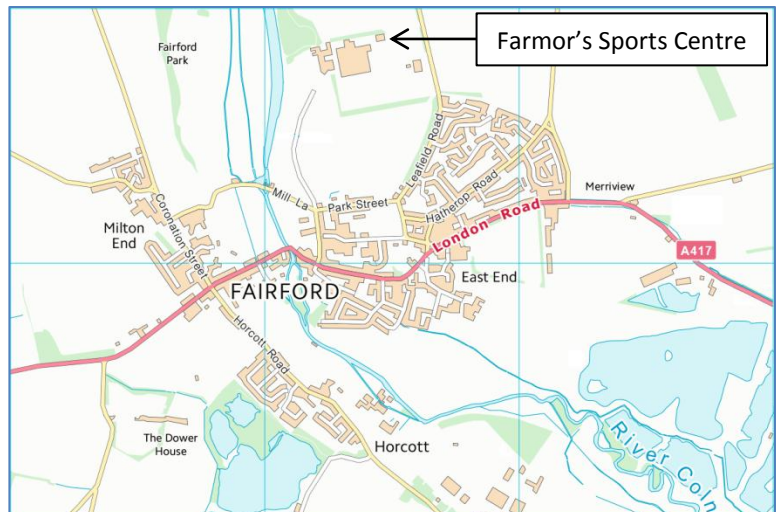

Leave Oxford on the A420 signed Faringdon and Swindon. At Faringdon take the A417 signed Lechlade and Cirencester. In Fairford turn right into Lower Croft and continue into Leafield Road. The Sports Centre will be on your left.

From the M4, Swindon and the South

Leave Swindon on the A361 signed Lechlade and Burford. Leave Lechlade on the A417 signed Fairford and Cirencester. In Fairford follow the directions above.

From M5, Cirencester and the West

Leave the M5 at Junction 11A and follow the A417 to Cirencester. Leave Cirencester on the A417 signed Fairford and Lechlade. After crossing the river in Fairford, turn left into the Market Place, right into Park Street and bear left into Leafield Road. The Sports Centre will be on your left.

From the North

Follow the A429 to Cirencester and then follow the directions from Cirencester above.

Contains Ordnance Survey data © Crown copyright and database right 2014. Used under licence.

Farmor's Sports Centre
Address: The Park, Leafield Road, Fairford, Gloucestershire GL7 4JQ
Tel: 01285 713786 | **Email:** reception@farmors-sports-centre.co.uk
Facebook: Farmor's Sport and Fitness | **Twitter:** @Farmors_SC
Website: www.farmors-sports-centre.co.uk